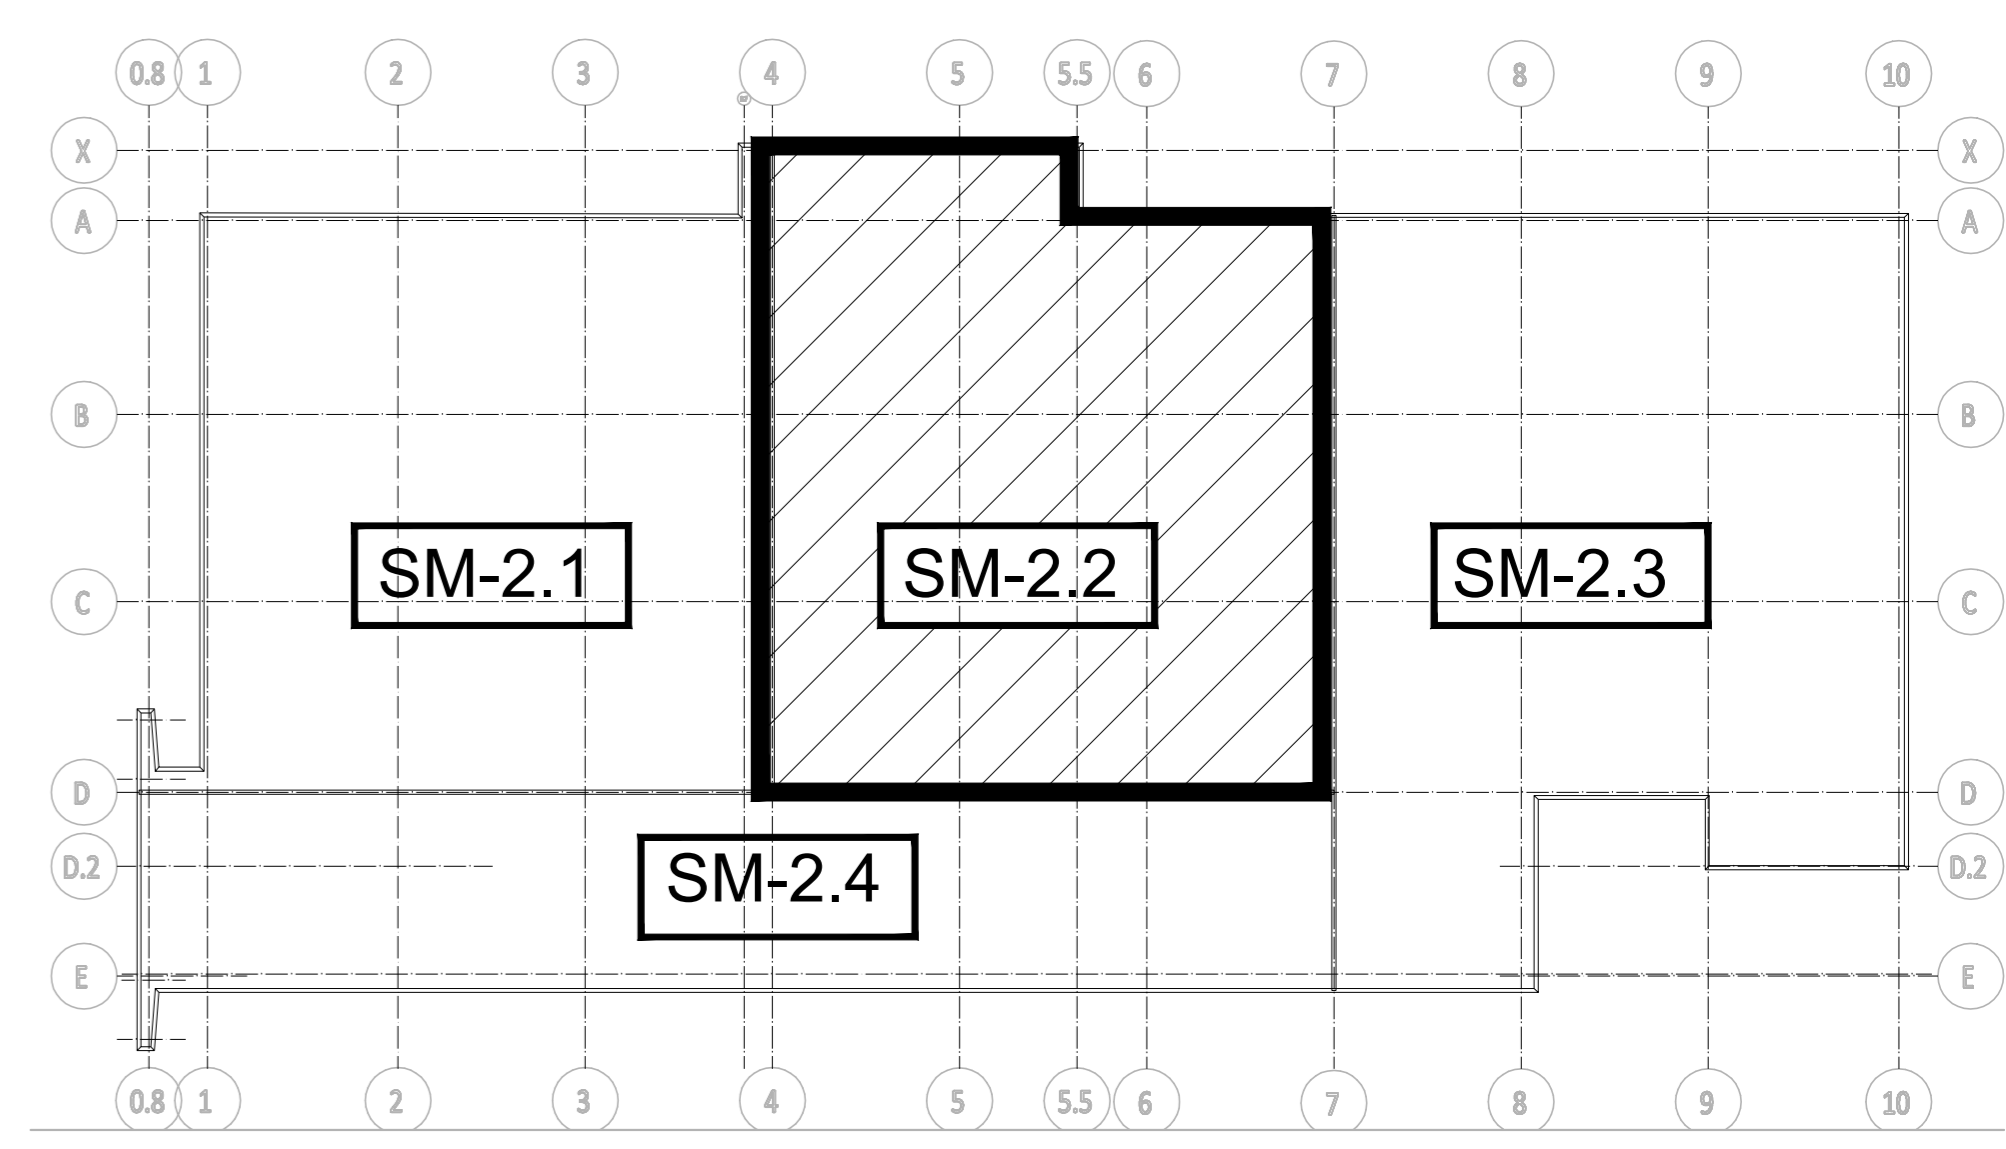

SEE SHEET SM-2.1 FOR CONTINUATION

SEE SHEET SM-2.3 FOR CONTINUATION

FIRE DAMPER SCHEDULE										SMOKE DAMPER SCHEDULE									
TYPE	MARK	DUCT SIZE	MOUNT	SLV.	LEN.	CONNECT	K DIM	ACC.	DOOR	TYPE	TAG	DUCT SIZE	MOUNT	SLV.	LEN.	CONNECT	K DIM	ACC.	DOOR
8800	3-3	10"x10"	VERT	12"						8540	3-2	8"x8"	VERT	12"					

SEE SHEET SM-2.4 FOR CONTINUATION